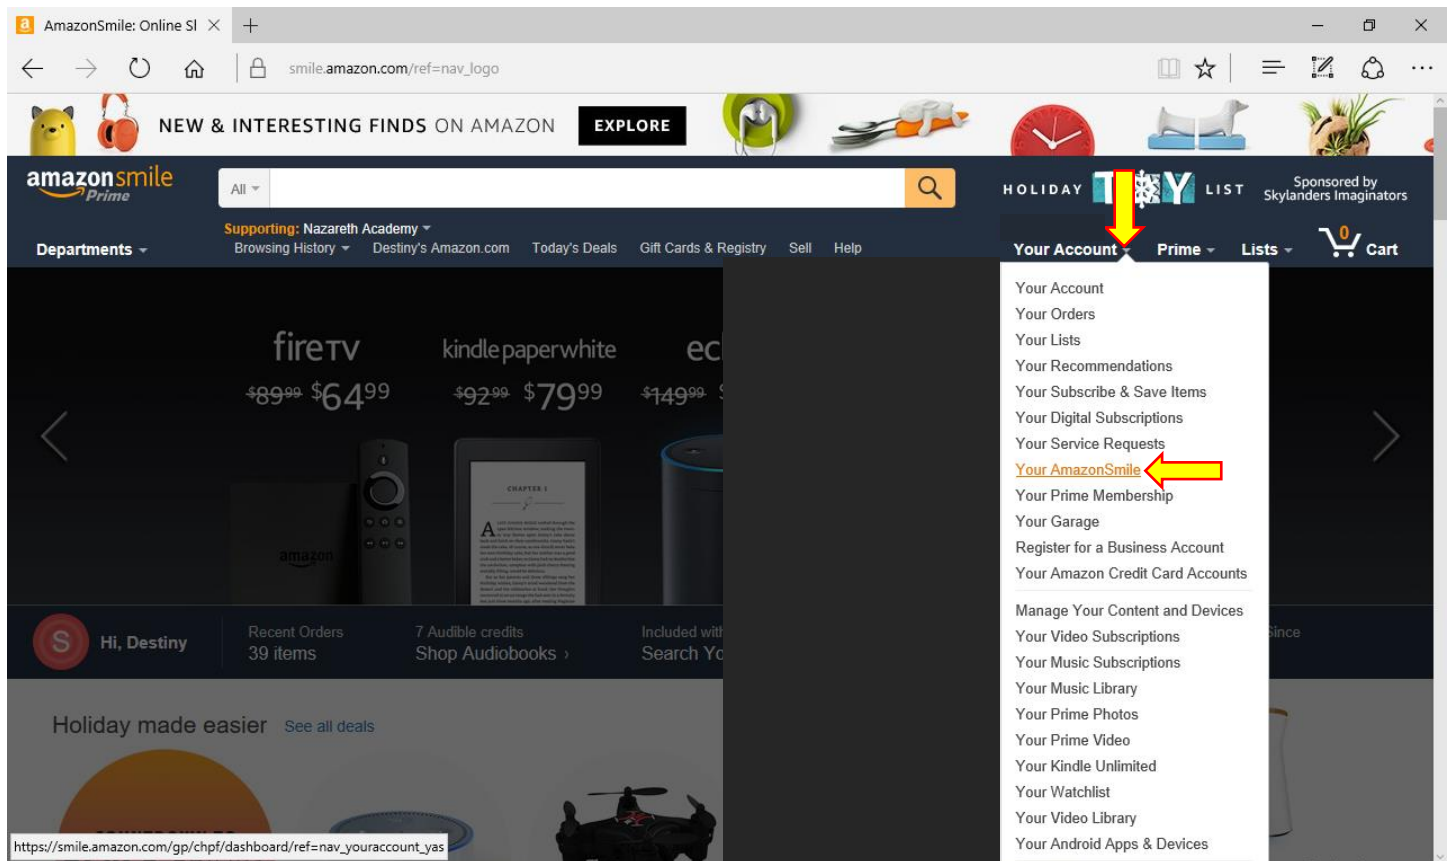

Hello Nazareth Academy Families & Friends!

We are so excited to announce that Nazareth Academy is now listed as a charitable organization through smile.amazon.com!

What does this mean? When you shop at smile.amazon.com, you'll find the exact same low prices, vast selection and convenient shopping experience as Amazon.com, with the added bonus that Amazon will donate a portion of the purchase price to Nazareth Academy.

How do you select or change your charitable organization to support Nazareth Academy?

On your first visit to AmazonSmile (smile.amazon.com), you are prompted to select a charitable organization from the list of eligible organizations. Simply type **Nazareth Academy** into the search bar and select our school (make sure it has Victoria, Texas as the location).

If you already have a charitable organization chosen and would like to change it to support Nazareth Academy:

1. Sign in to smile.amazon.com on your desktop or mobile phone browser.
2. From your desktop, go to **Your Account** from the navigation at the top of any page, select **Your AmazonSmile**, and then select the option to **Change your Charity**. Or, from your mobile browser, select **Change your Charity** from the options at the bottom of the page.
3. Select **Nazareth Academy** as your charitable organization to support.

To support charity, always shop at smile.amazon.com

Remember, only purchases at smile.amazon.com, (not www.amazon.com or the mobile app,) support charity.
Look for the AmazonSmile badge in Your Orders to see which of your orders have supported charity.